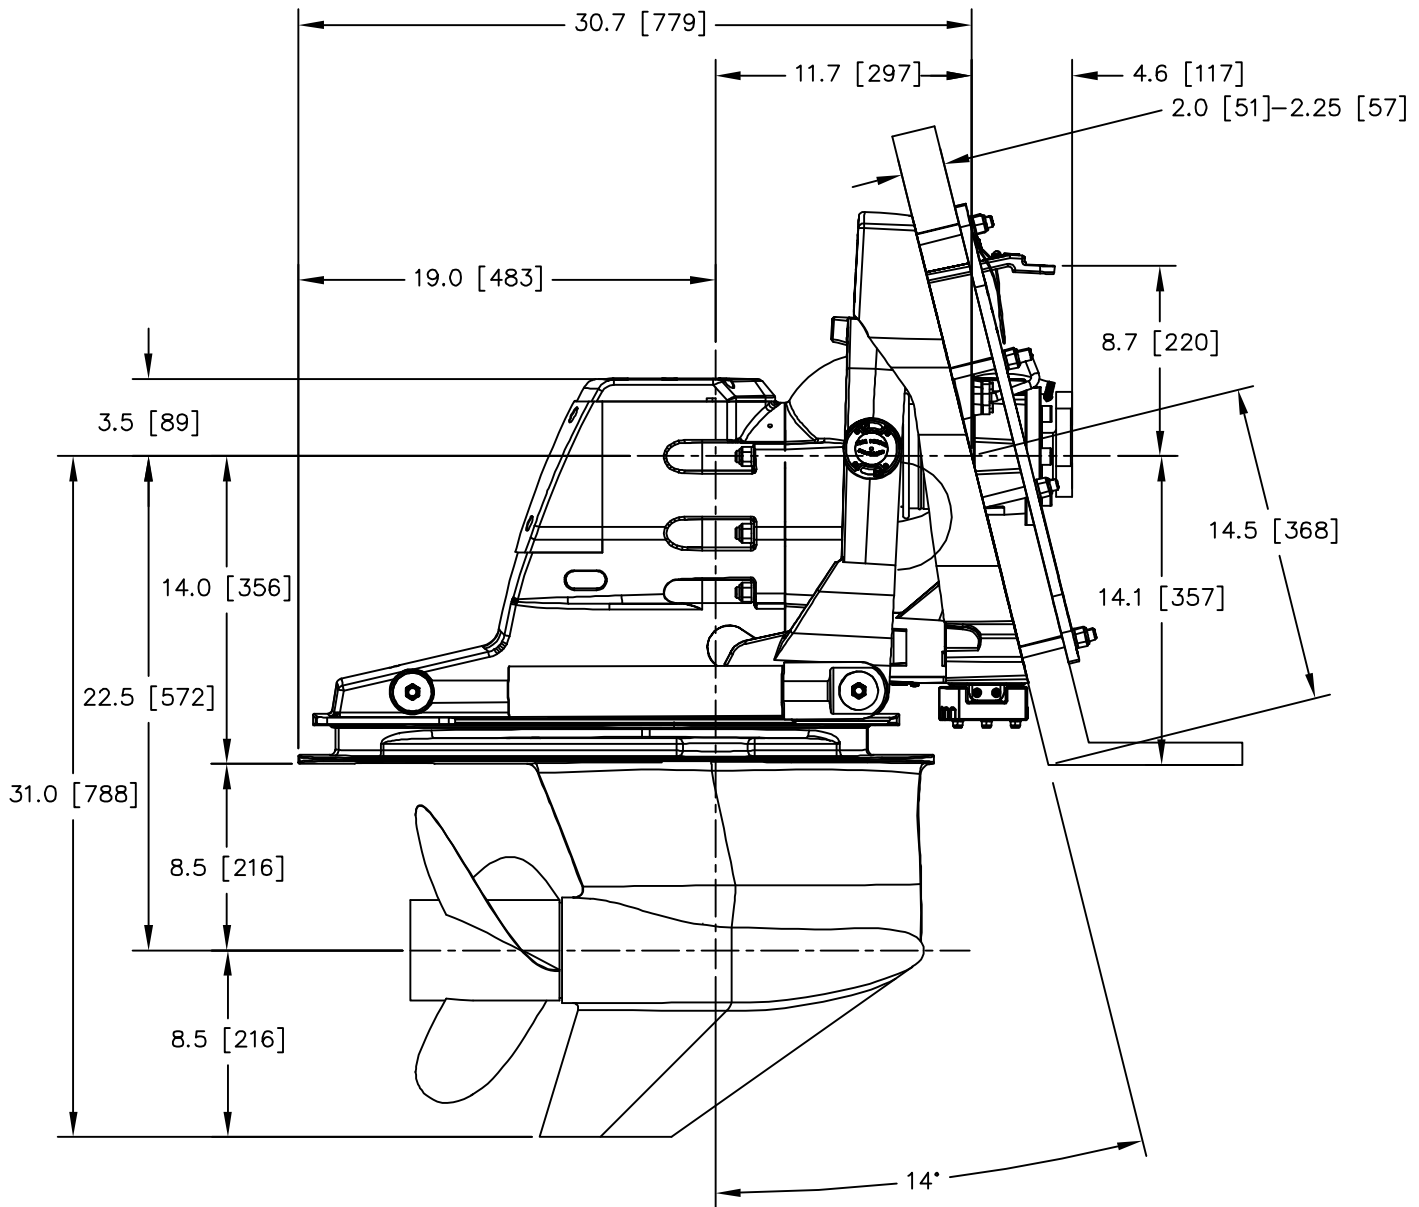

Model 540

1421 Hanley Road
Hudson, Wisconsin
54016-9376
Sales: 1-800-927-3545

NOTE: THIS DRAWING IS FOR DEMONSTRATION PURPOSE ONLY
AND IS SUBJECT TO REVISION. DO NOT USE THIS DRAWING
AS AN INSTALLATION GUIDE.