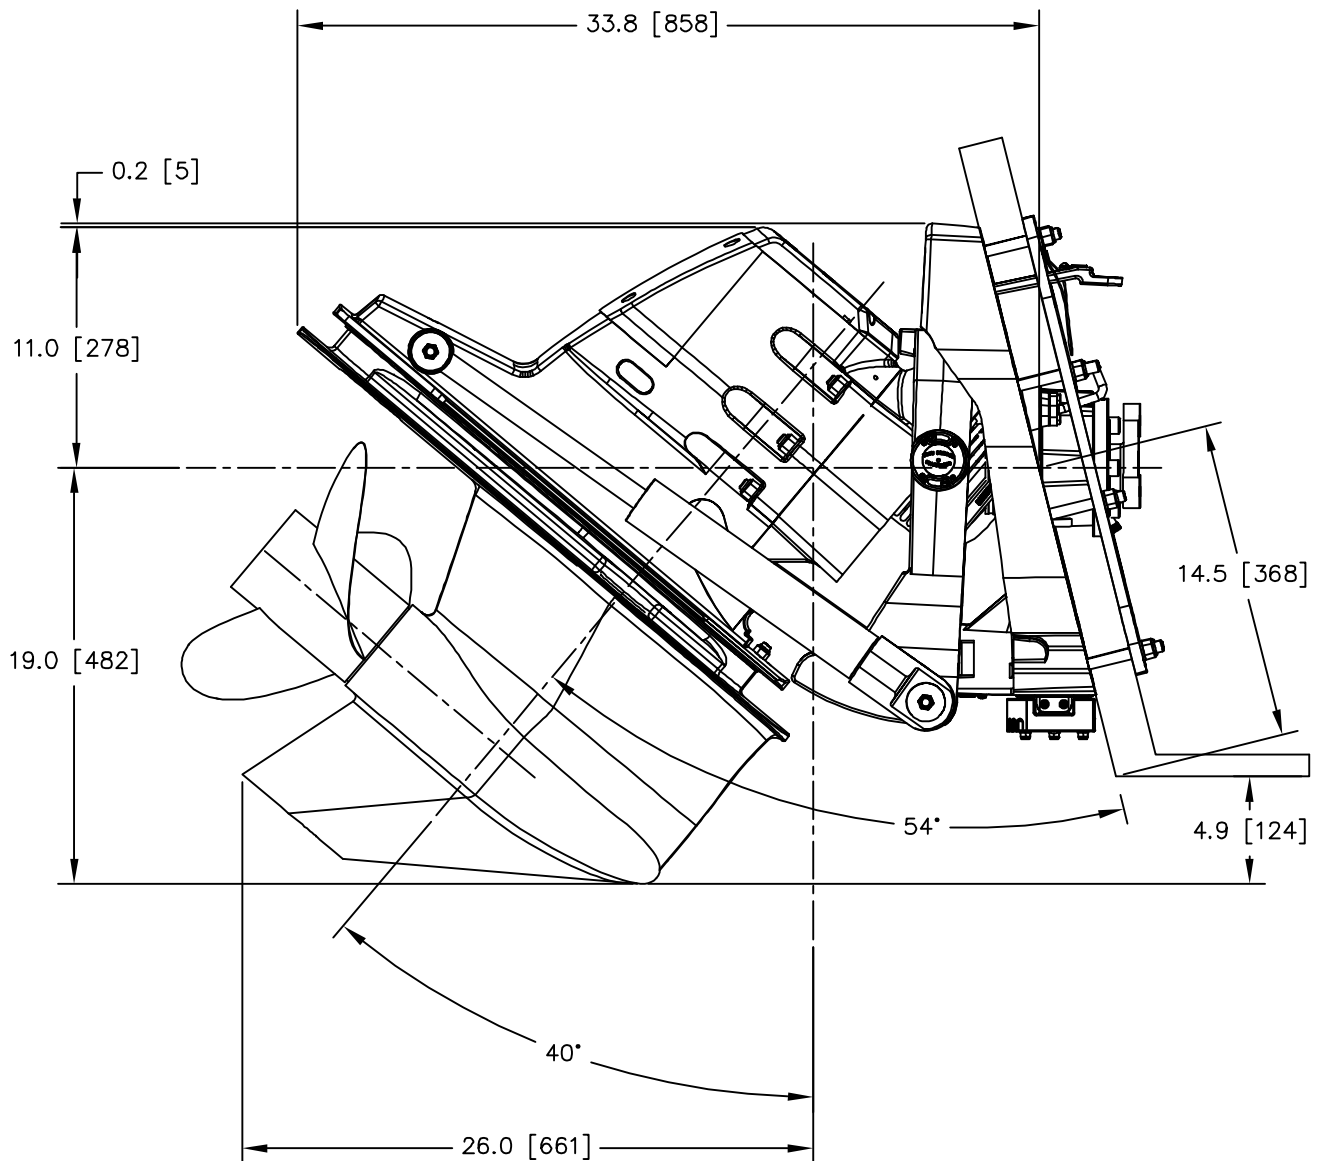

Model 540

1421 Hanley Road
Hudson, Wisconsin
54016-9376
Sales: 1-800-927-3545

NOTE: THIS DRAWING IS FOR DEMONSTRATION PURPOSE ONLY
AND IS SUBJECT TO REVISION. DO NOT USE THIS DRAWING
AS AN INSTALLATION GUIDE.