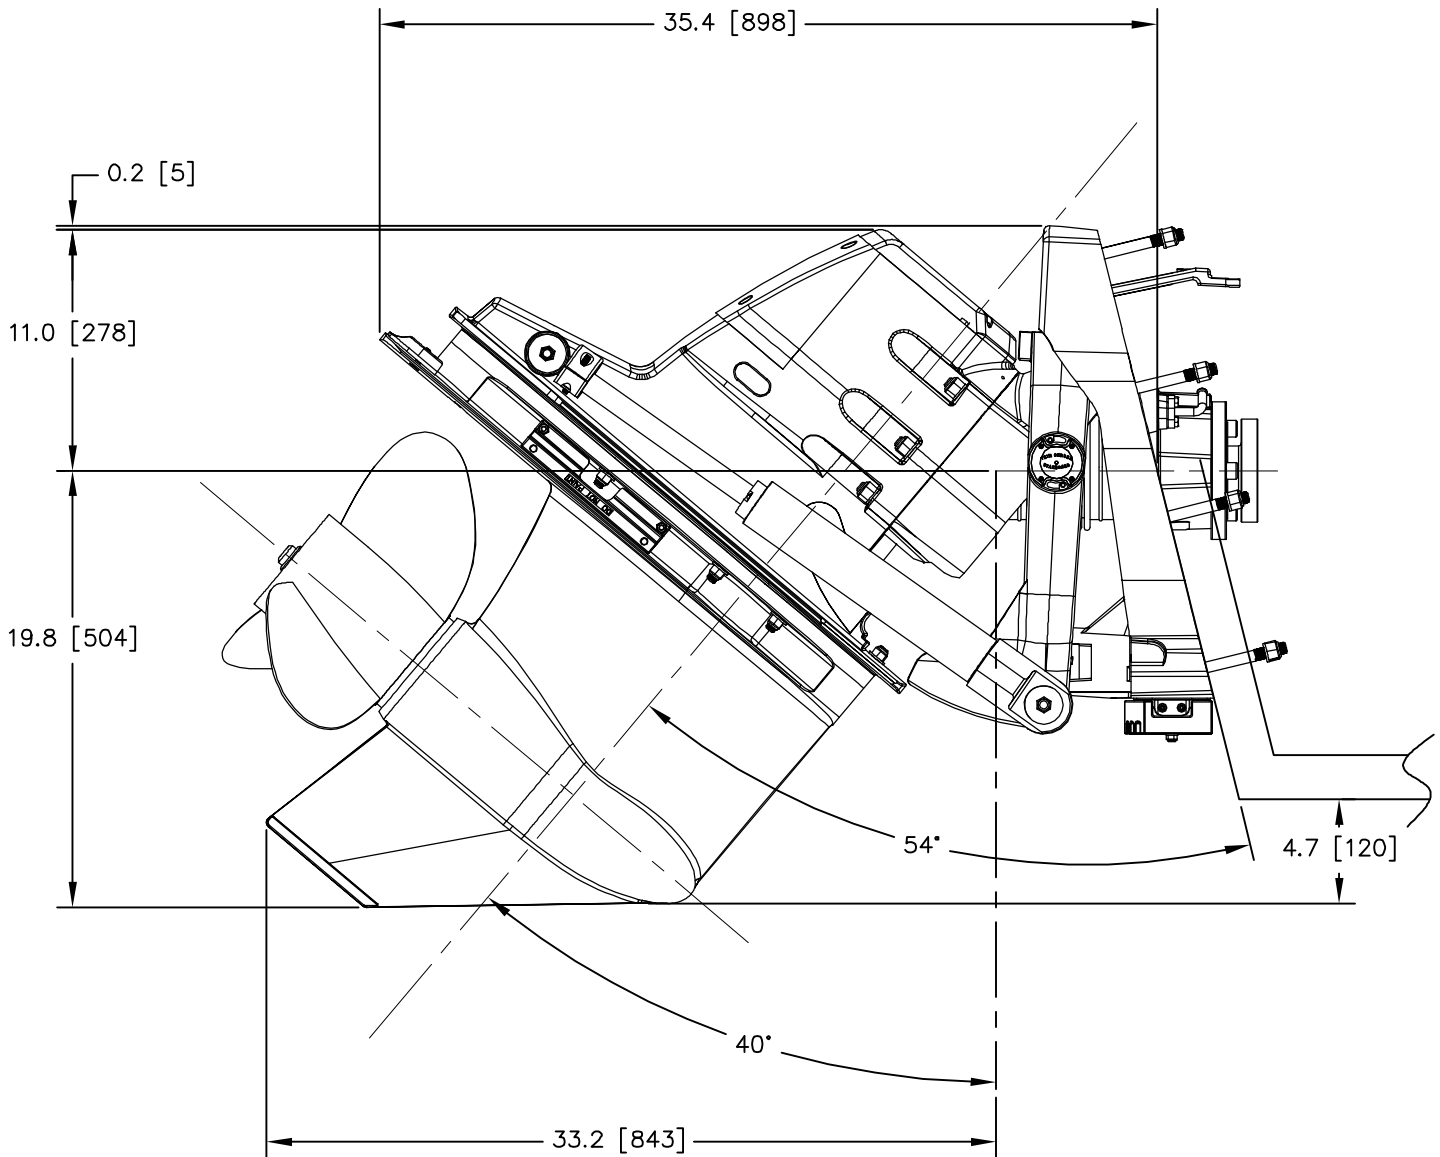

Model 520

1421 Hanley Road
 Hudson, Wisconsin
 54016-9376
 Sales: 1-800-927-3545

NOTE: THIS DRAWING IS FOR DEMONSTRATION PURPOSE ONLY
 AND IS SUBJECT TO REVISION. DO NOT USE THIS DRAWING
 AS AN INSTALLATION GUIDE.