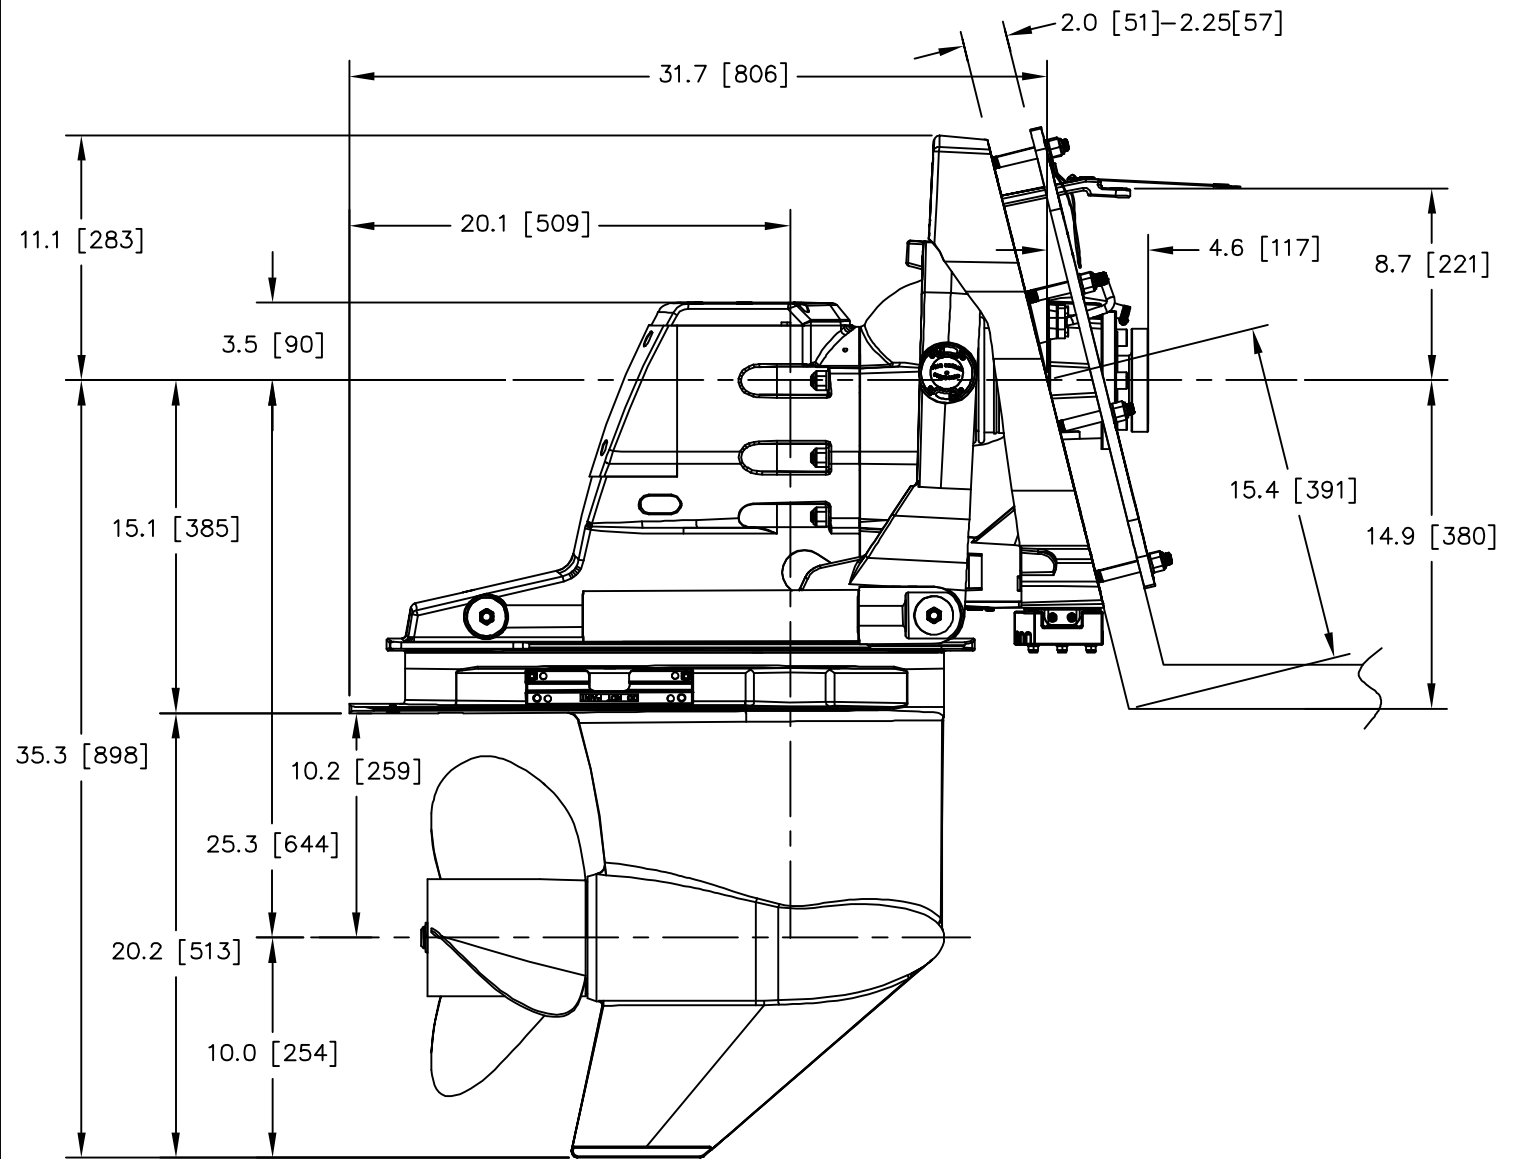

Model 520

1421 Hanley Road
Hudson, Wisconsin
54016-9376
Sales: 1-800-927-3545

NOTE: THIS DRAWING IS FOR DEMONSTRATION PURPOSE ONLY
AND IS SUBJECT TO REVISION. DO NOT USE THIS DRAWING
AS AN INSTALLATION GUIDE.